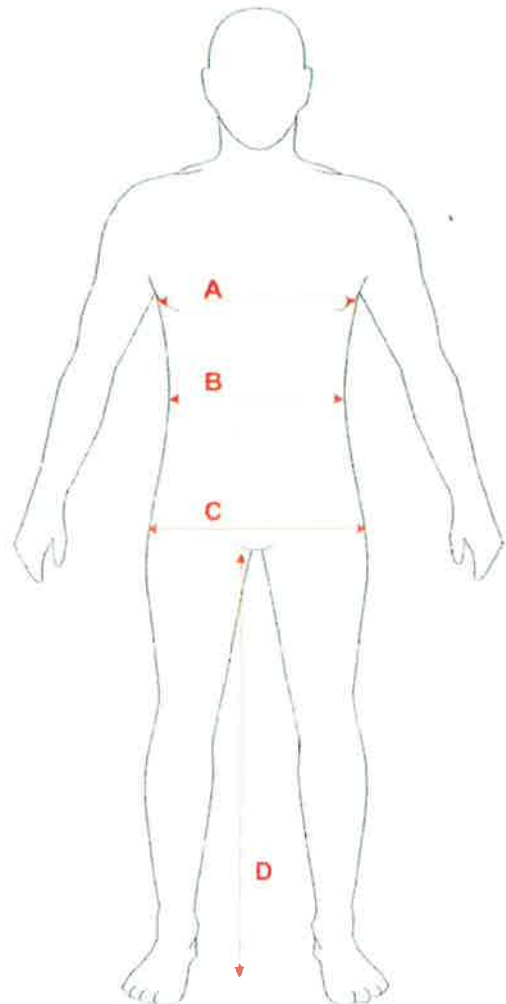

MEASUREMENTS

LADIES

	34	36	38	40	42	44
A.	80	84	88	92	96	100
B.	64	68	72	76	80	84
C.	88	92	96	100	104	108
D.	74	75	76	77	78	79

MEASUREMENTS

- A. Chest
- B. Waist
- C. Hips
- D. Inseam Hight

LADIES EXTENDED SIZE RANGE

	34	36	38	40	42	44	46	48
A.	80	84	88	92	96	102	109	116
B.	64	68	72	76	80	87	94	101
C.	88	92	96	100	104	111	118	125
D.	74	75	76	77	78	79	79	79

MEN

	XS	S	M	L	XL	XXL	XXXL
A.	92	96	100	104	108	112	116
B.	78	83	88	93	98	103	108
C.	96	100	104	108	112	116	120
D.	81	82	83	84	85	86	87

JUNIOR

	116	128	140	152	164
A.	62	66	72	78	84
B.	57	60	64	68	72
C.	66	70	75	81	87
D.	51	58	65	71,5	77,5